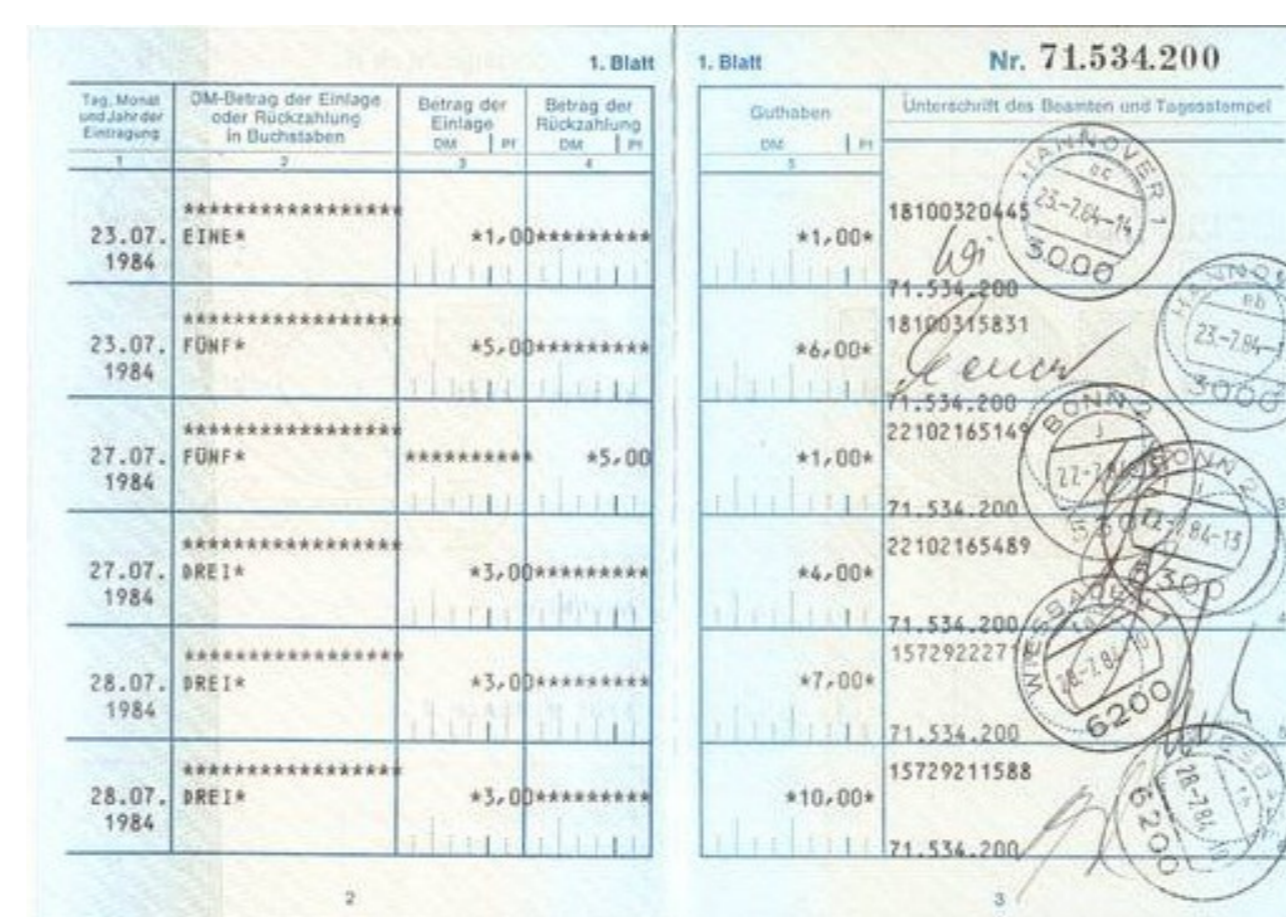

ENVIRONMENTALLY FRIENDLY ENVIRONMENTALLY FRIENDLY

Compuprint SP40 *plus*

Front Feed:

- + vehicle registration
- + multicity documents
- + receipts
- + prescriptions
- + cheques
- + passbooks

Rear feed:

- + fanfold paper
- + dispatch notes
- + packing lists
- + invoices